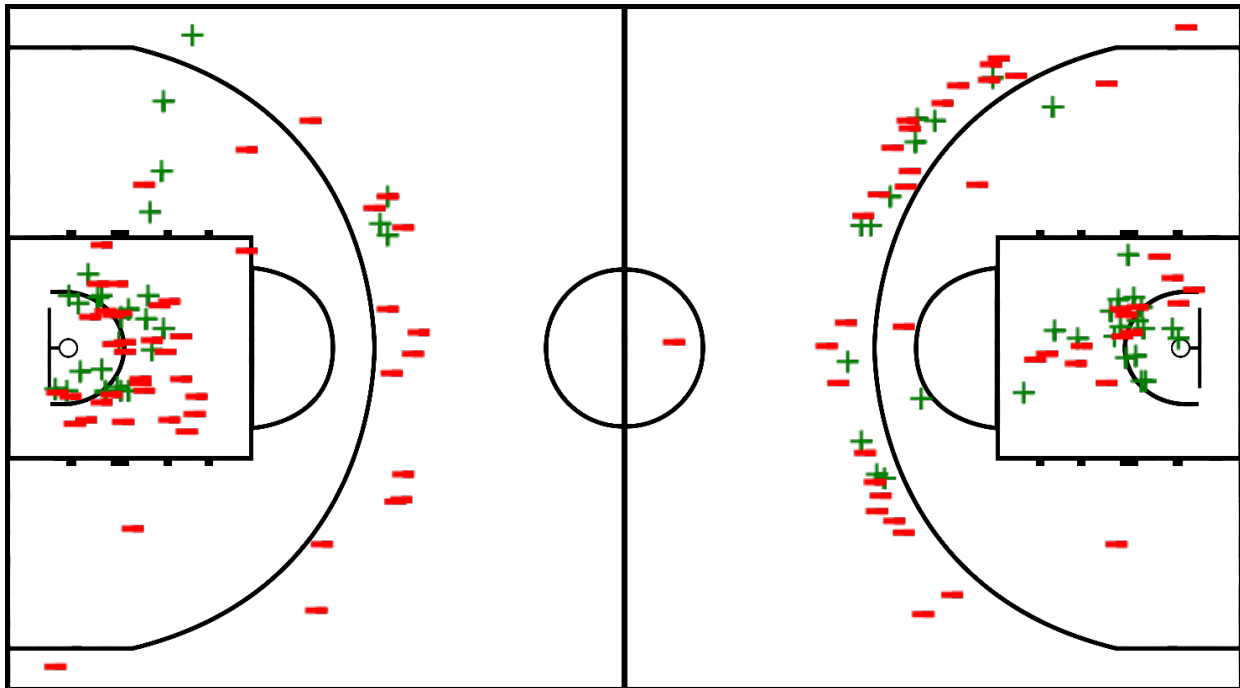

LIVESTATS

Beker van West-Vlaanderen Dames

Ter Folder, Sun 03 May 2026 Start time: 17:00

Shot Chart

Game No.: 11

Attendance: 250

Game Duration: 01:49

Report Generated: Mon 04 May 2026 10:40

Kon BBC De Panne vzw A 77 – 79 G&V Breakpoint Basket Waregem B (31-23, 19-26, 9-14, 18-16)

Crew Chief: Lisa Grymonprez Umpire(s): Christophe Debommariez

		Q1		Q2		Q3		Q4	
Scoring by 5 Minute intervals	0837	19	31	39	50	56	59	68	77
	0320	12	23	32	49	54	63	70	79

Players => All FG Types => All ; Results => All ;

Players => All FG Types => All ; Results => All ;

Kon BBC De Panne vzw A

G&V Breakpoint Basket Waregem B

Kon BBC De Panne vzw A	M/A	%
Field Goals	28/77	36
2 Points	24/58	41
3 Points	4/19	21
Free Throws	17/29	59

G&V Breakpoint Basket Waregem B	M/A	%
Field Goals	31/74	42
2 Points	20/38	53
3 Points	11/36	31
Free Throws	6/12	50