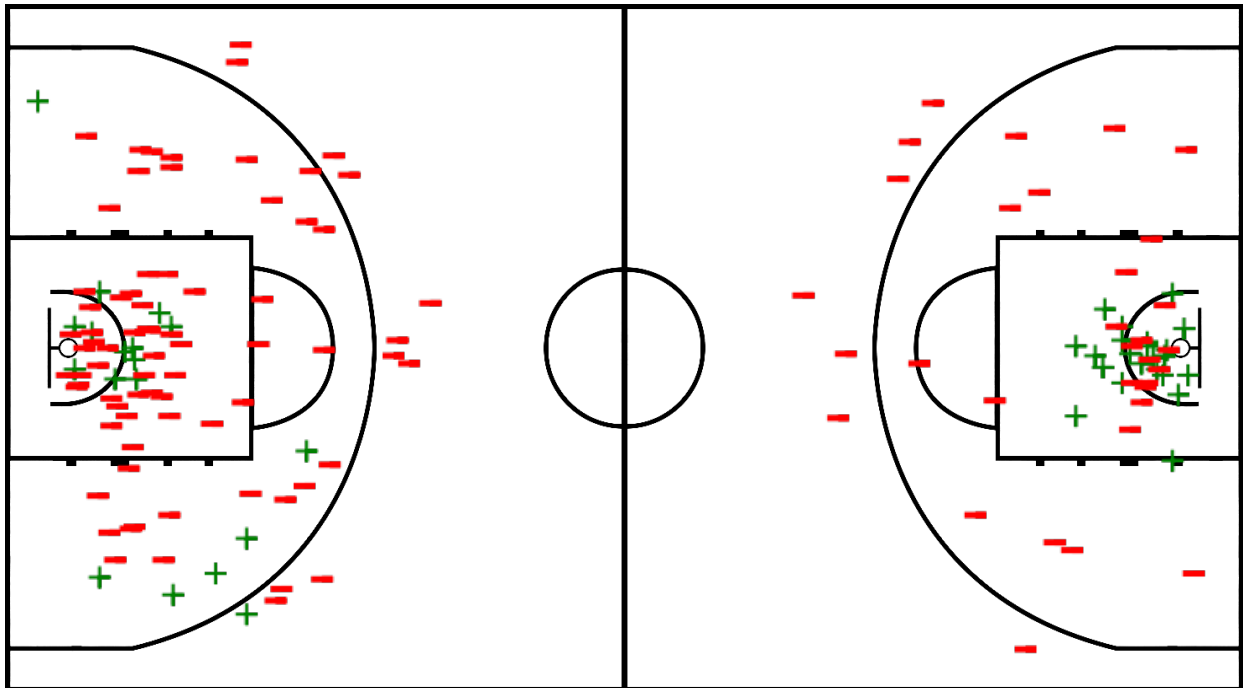

LIVESTATS

Beker van West-Vlaanderen M16

Ter Polder, Sat 02 May 2026 Start time: 14:30

Shot Chart

Game Nb.: 5

Attendance: 80

Game Duration: 02:09

Report Generated: Mon 04 May 2026 10:49

House of Talent Kortrijk Spurs B 51 – 55 Basket SKT leper A

(10-10, 10-6, 12-17, 13-12, 6-10)

Crew Chief: Len Pirson Umpire(s): Lowie Vanronselé

Scoring by 5 Minute intervals		Q1		Q2		Q3		Q4		OT1
1218	2614	1	10	15	20	25	32	39	45	51
		6	10	14	16	28	33	39	45	55

Players => All FG Types => All ; Results => All ;

Players => All FG Types => All ; Results => All ;

House of Talent Kortrijk Spurs B

Basket SKT leper A

House of Talent Kortrijk Spurs B	M/A	%
Field Goals	18/92	20
2 Points	17/80	21
3 Points	1/12	8
Free Throws	14/32	44